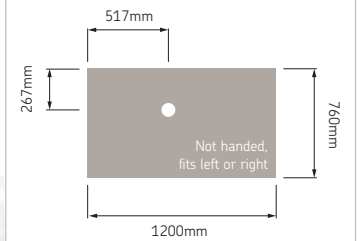

Low Profile – 1000 x 1000

Compatible Level Best®
glass shower screens:

GA GB

Compatible Silverdale®
shower screens:

E HF M

Compatible Standard
shower screens:

BF E C H HF M

Compatible Sliding
shower screens:

SE SM

Tray only code: **18055**

Tray with gravity waste code: **18174**

Low Profile – 1200 x 700

Compatible Level Best®
glass shower screens:

GA GB

Compatible Silverdale®
shower screens:

A E HF M N

Compatible Standard shower screens:

**A B C D E H
HF K M N X**

Compatible Sliding shower screens:

SE SJ SM SN SU SX SY

Tray only code: **18000**

Tray with gravity waste code: **18070**

Low Profile – 1200 x 760

Compatible Level Best®
glass shower screens:

GA GB

Compatible Silverdale®
shower screens:

A E HF M N

Compatible Standard shower screens:

**A B C D E H
HF K M N X**

Compatible Sliding shower screens:

SE SJ SM SN SU SX

Tray only code: **18006**

Tray with gravity waste code: **18071**

Not suitable for use with standard screens when fitted with a pipe duct kit

Low Profile – 1200 x 820

Compatible Level Best®
glass shower screens:

GA GB

Compatible Silverdale®
shower screens:

E HF M N

Compatible Standard
shower screens:

B C E H HF M N

Compatible Sliding
shower screens:

SE SJ SM SN SU SX SY

Tray only code: **18029**

Tray with gravity waste code: **18170**

Low Profile – 1300 x 700

Compatible Level Best®
glass shower screens:

GA GB

Compatible Silverdale®
shower screens:

A E HF M N

Compatible Standard shower screens:

**A B C E H HF
J M N U X Y**

Compatible Sliding shower screens:

SE SJ SM SN SU SX SY

Tray only code: **18007**

Tray with gravity waste code: **18072**