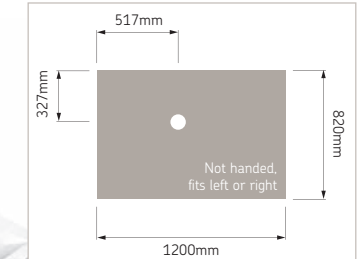

Low Profile – 1200 x 820

Compatible Level Best®
glass shower screens:

GA GB

Compatible Silverdale®
shower screens:

E HF M N

Compatible Standard
shower screens:

B C E H HF M N

Compatible Sliding
shower screens:

SE SJ SM SN SU SX SY

Tray only code: **18029**

Tray with gravity waste code: **18170**

Low Profile – 1300 x 700

Compatible Level Best®
glass shower screens:

GA GB

Compatible Silverdale®
shower screens:

A E HF M N

Compatible Standard shower screens:

**A B C E H HF
J M N U X Y**

Compatible Sliding shower screens:

SE SJ SM SN SU SX SY