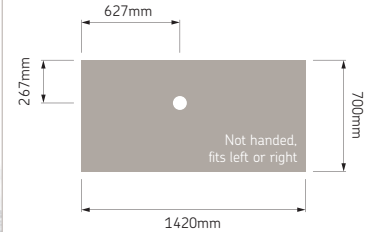

Low Profile – 1420 x 700

Compatible Level Best®
glass shower screens:

GA GB

Compatible Silverdale®
shower screens:

HF N

Compatible Standard
shower screens:

B H J K U X Y

Compatible Sliding
shower screens:

SE SJ SM SN SU SX SY

Tray only code: **18016**

Tray with gravity waste code: **18073**

Low Profile – 1420 x 820

Compatible Level Best®
glass shower screens:

GA GB

Compatible Silverdale®
shower screens:

HF N

Compatible Standard
shower screens:

B H HF J K N U X Y

Compatible Sliding
shower screens:

SE SJ SM SN SU SX SY