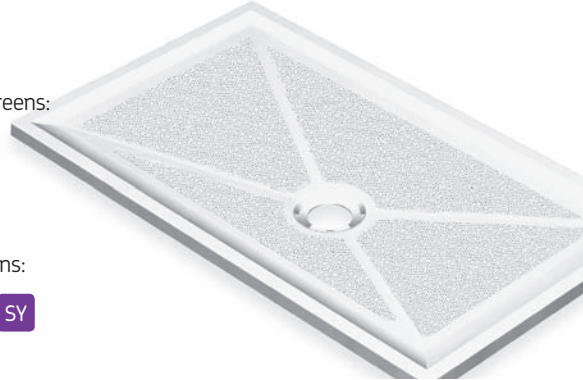

- Benefits:**
- At just 32mm high, the Low Profile tray is ideal for where level or low access is needed
 - Excellent water drainage with a 25mm fall inside the tray
 - Reinforced with steel sections for extra strength
 - A large selection of screens, curtains and rails give real choice
 - Slip resistant surface for added safety
 - Robust and easy to clean

SE SM

Tray only code: **18055**

Tray with gravity waste code: **18174**

Low Profile – 1200 x 700

Compatible Level Best[®]
glass shower screens:

GA GB

Compatible Silverdale[®]
shower screens:

A E HF M N

Compatible Standard shower screens:

**A B C D E H
HF K M N X**

Compatible Sliding shower screens:

SE SJ SM SN SU SX SY

Tray only code: **18000**

Tray with gravity waste code: **18070**

Low Profile – 1200 x 760