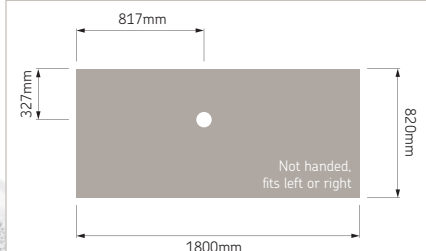

Tray only code: **18049**

Tray with gravity waste code: **18173**

Trim-to-length kit included - can be cut down to 1500mm