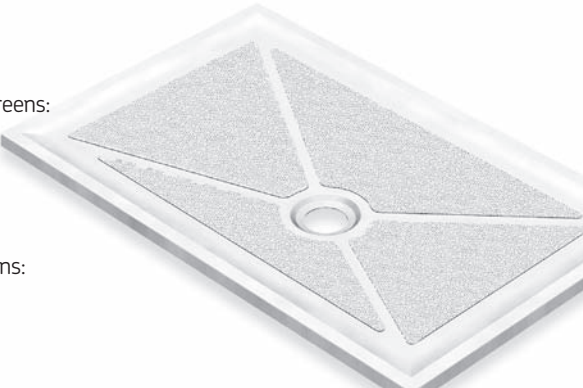

- Benefits:**
- At just 32mm high, the Low Profile tray is ideal for where level or low access is needed
 - Excellent water drainage with a 25mm fall inside the tray
 - Reinforced with steel sections for extra strength
 - A large selection of screens, curtains and rails give real choice
 - Slip resistant surface for added safety
 - Robust and easy to clean

Tray only code: **18006**

Tray with gravity waste code: **18071**

Not suitable for use with standard screens when fitted with a pipe duct kit

Low Profile – 1200 x 820

Compatible Level Best[®]
glass shower screens: