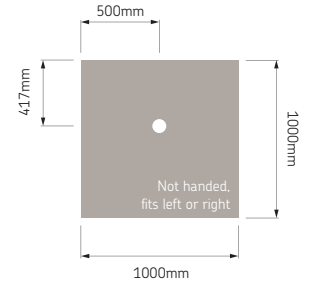

Low Profile – 1000 x 1000

Compatible Level Best®
glass shower screens:

GA GB

Compatible Silverdale®
shower screens:

E HF M

Compatible Standard
shower screens:

BF E C H HF M

Compatible Sliding
shower screens:

SE SM