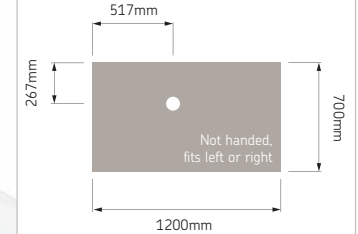

Low Profile – 1200 x 700

Compatible Level Best®
glass shower screens:

GA GB

Compatible Silverdale®
shower screens:

A E HF M N

Compatible Standard shower screens:

**A B C D E H
HF K M N X**

Compatible Sliding shower screens:

SE SJ SM SN SU SX SY

Tray only code: **18000**

Tray with gravity waste code: **18070**

Low Profile – 1200 x 760

Compatible Level Best®
glass shower screens:

GA GB

Compatible Silverdale®
shower screens:

A E HF M N

Compatible Standard shower screens:

**A B C D E H
HF K M N X**

Compatible Sliding shower screens:

SE SJ SM SN SU SX