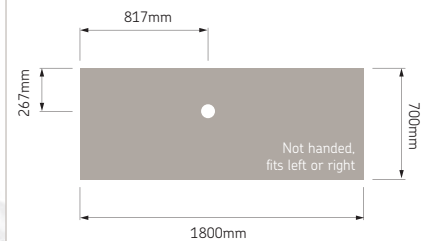

Tray only code: **18023**

Tray with gravity waste code: **18074**

Trim-to-length kit included - can be cut down to 1500mm

Low Profile – 1800 x 820

Compatible Level Best®
glass shower screens:

GA GB

Compatible Silverdale®
shower screens:

HF

Compatible Standard
shower screens:

H HF P TT Z

Compatible Sliding
shower screens:

SJ SN SU SX