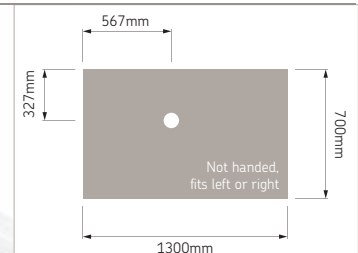

Tray only code: **18007**

Tray with gravity waste code: **18072**