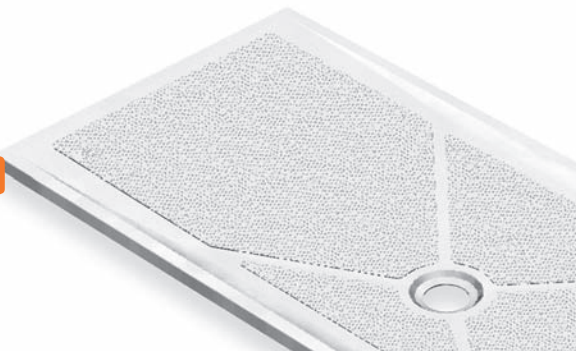

Tray only code: **18049**

Tray with gravity waste code: **18173**

Trim-to-length kit included - can be cut down to 1500mm