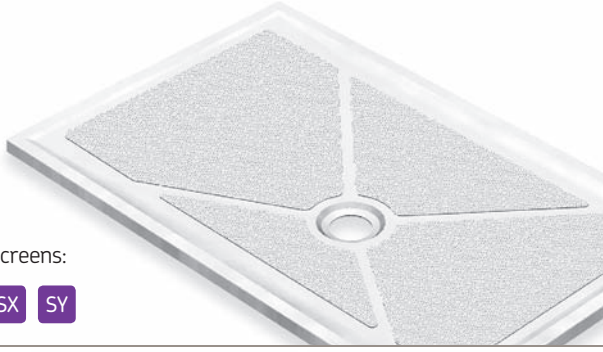

E HF M N

Compatible Standard
shower screens:

C E H HF J

M N U X Y

Compatible Sliding shower screens:

SE SJ SM SN SU SX SY

Tray only code: **18034**

Tray with gravity waste code: **18171**