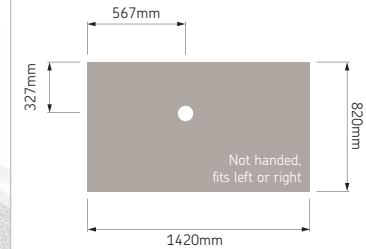

Tray only code: **18042**

Tray with gravity waste code: **18172**

Low Profile – 1800 x 700

Compatible Level Best®
glass shower screens:

GA GB

Compatible Silverdale®
shower screens:

HF

Compatible Standard
shower screens:

H P TT Z

Compatible Sliding
shower screens:

SJ SN SU SX