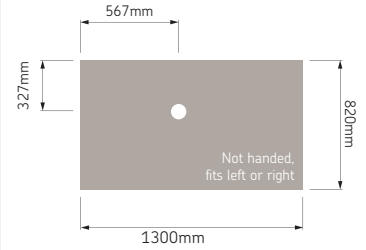

Low Profile – 1300 x 820

Compatible Level Best®
glass shower screens:

GA GB

Compatible Silverdale®
shower screens:

E HF M N

Compatible Standard
shower screens:

C E H HF J

M N U X Y

Compatible Sliding shower screens:

SE SJ SM SN SU SX SY